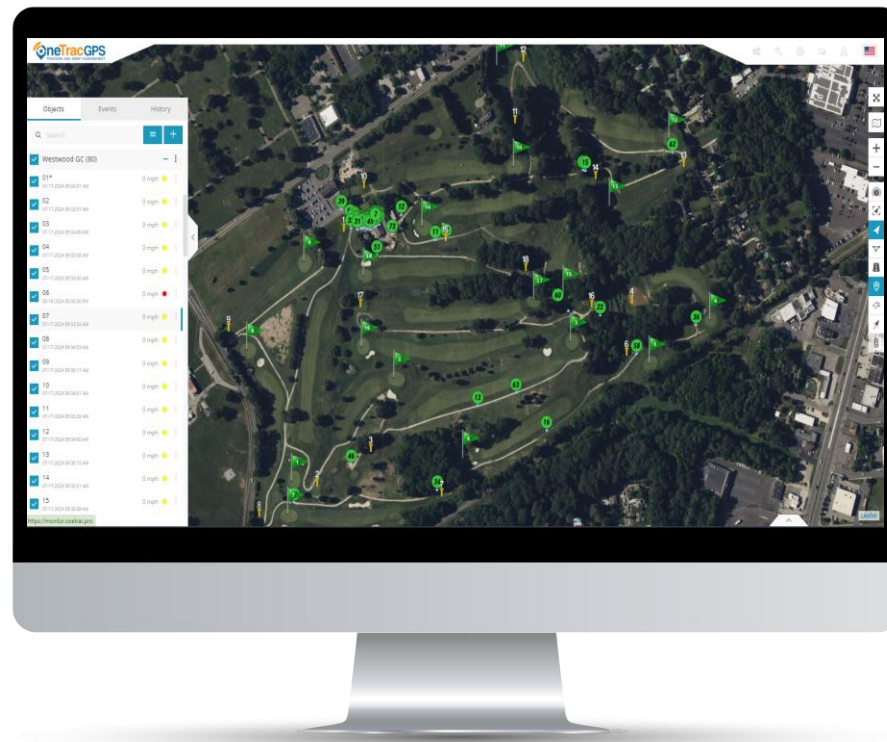

Prepared by Jason Blanchard, PGA
Owner/CEO OneTrac GPS

Get a Real-Time Overview of Your Carts & Players with **Powerful Features**

Monitor Carts and Equipment

Google Map and Satellite Views. Know where they are and where they have been.

Locate Each Player & Time On Course

Find the Player quickly with our object tab and obtain time on course with timers on 1 & 10

Simple Cart History and Reporting

Go back in time to view where the cart has driven throughout the day, week or month.

Geofencing

Geofencing with alerts are perfect for Cart Path Only days or to be notified if a cart goes into a restricted area

www.onetrac.pro

Example of Web Platform Views

- CPO TCC**
Geofence: CPO 16 TCC
Device: 19
Speed: 12 mph
- CPO TCC**
Geofence: CPO 18 TCC
Device: 37
Speed: 0 mph
- CPO TCC**
Geofence: CPO 18 TCC
Device: 40
Speed: 0 mph

Up to 15 second location updates while moving

- Trip/History Reports
- Geofence Alerts
- Direct to 9-90 v Power
- Unlimited Real-Time Tracking

The OneTrac GPS OT-VL03 is a 4G LTE GPS tracker designed mainly for the management of vehicles. **Its 9-90V input voltage range makes it compatible with a wide variety of vehicles.** An advanced GPS antenna ensures strong signal acquisition and more accurate positioning. With multiple alerts, these units can help facilities manager their fleets and course traffic.