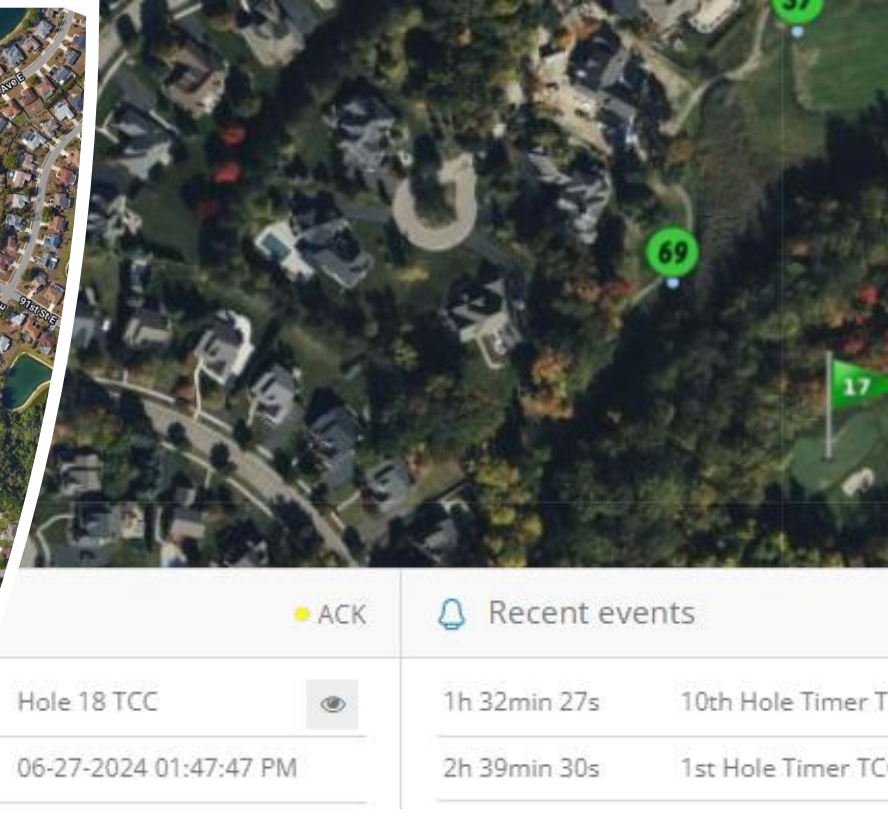

Geofencing

Geofencing with alerts are perfect for Cart Path Only days or to be notified if a cart goes into a restricted area

www.onetrac.pro

Example of Web Platform Views

- CPO TCC**
Geofence: CPO 16 TCC
Device: 19
Speed: 12 mph
- CPO TCC**
Geofence: CPO 18 TCC
Device: 37
Speed: 0 mph
- CPO TCC**
Geofence: CPO 18 TCC
Device: 40
Speed: 0 mph

Recent events		Sensors	
1h 49min 16s	Sugarbush GC Cart Barn SF...	Odometer	46 mi
70h 37min 48s	Sugarbush GC Cart Barn SF...	Satellites	15
75h 52min 34s	Sugarbush GC Cart Barn SF...	Cell Signal	75 %
75h 54min 8s	Sugarbush GC Cart Barn SF...	Speed	0 mph

Up to 15 second location updates while moving

- Trip/History Reports
- Geofence Alerts
- Direct to 9-90 v Power
- Unlimited Real-Time Tracking

The OneTrac GPS OT-VL03 is a 4G LTE GPS tracker designed mainly for the management of vehicles. **Its 9-90V input voltage range makes it compatible with a wide variety of vehicles.** An advanced GPS antenna ensures strong signal acquisition and more accurate positioning. With multiple alerts, these units can help facilities manager their fleets and course traffic.