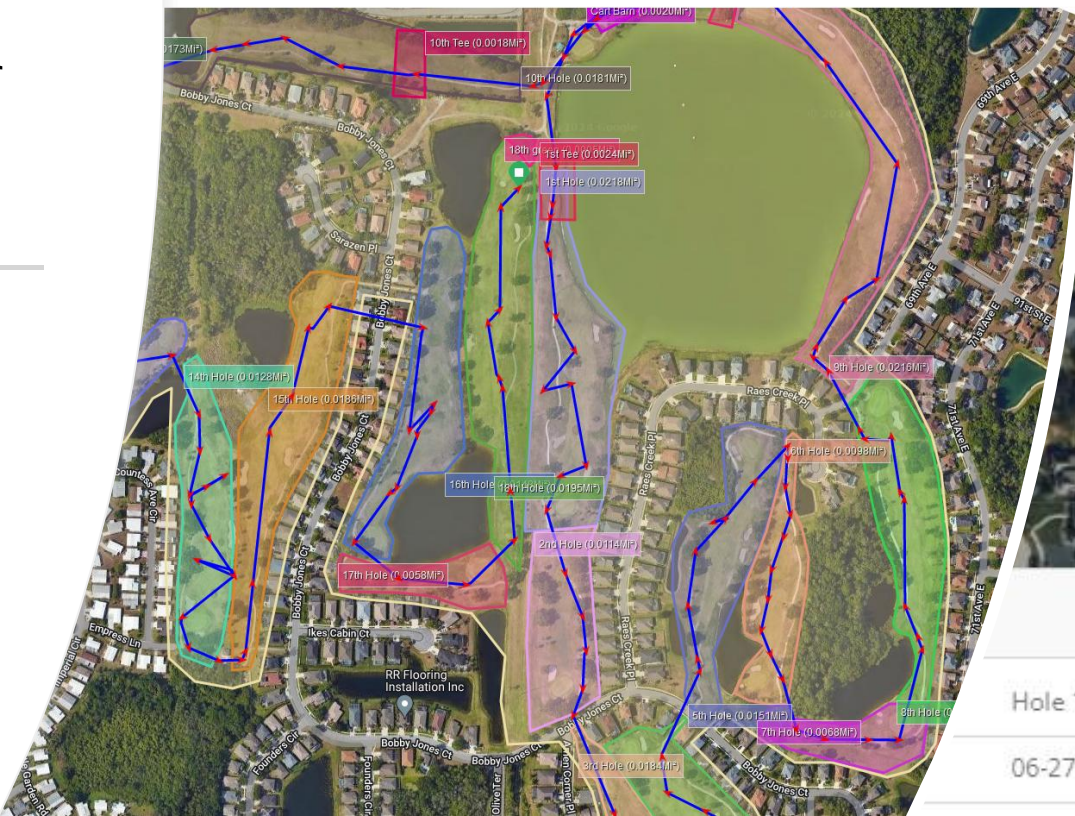

Recent events	
Hole 18 TCC	1h 32min 27s
06-27-2024 01:47:47 PM	10th Hole Timer T
	2h 39min 30s
	1st Hole Timer TC