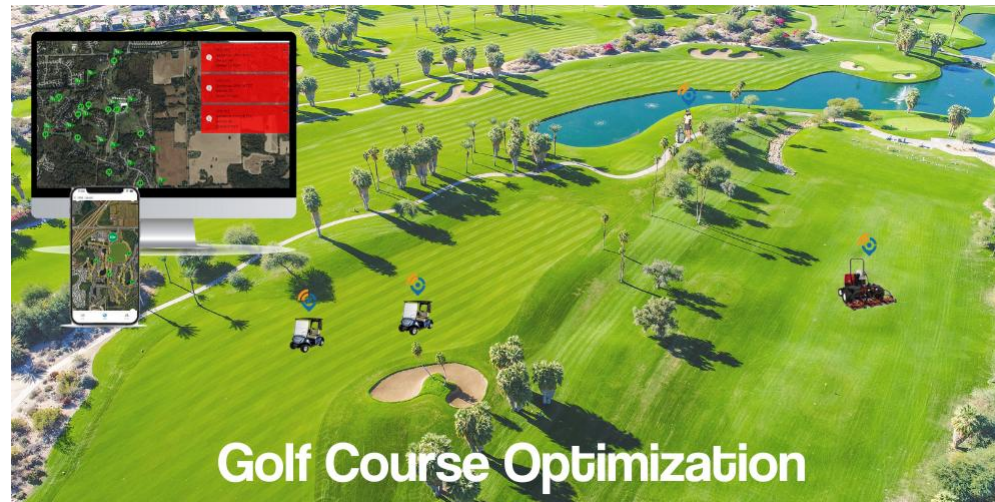

- ✓ IP65 Dust and Water Resistant
- ✓ 9-90V Rated Input Voltage
- ✓ Vehicle Battery Protection
- ✓ Remote Cut-off (Fuel/Power)
- ✓ GPS, WIFI, & LBS Positioning
- ✓ 4G LTE Cellular Service