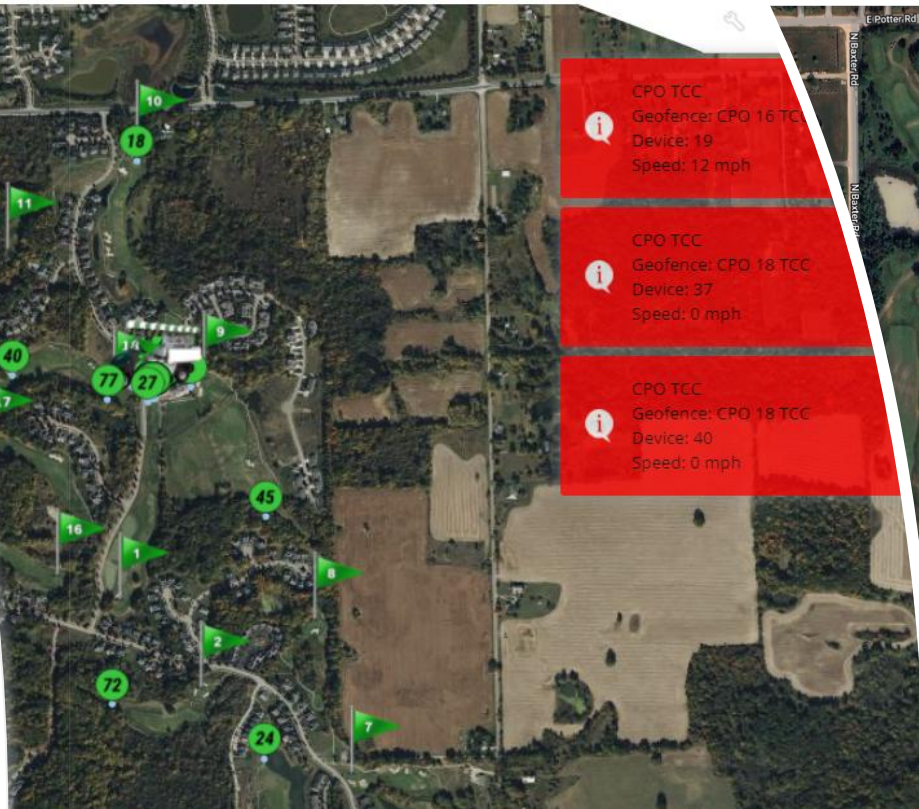

Geofencing

Geofencing with alerts are perfect for Cart Path Only days or to be notified if a cart goes into a restricted area

www.onetrac.pro

Example of Web Platform Views

- CPO TCC**
Geofence: CPO 16 TCC
Device: 19
Speed: 12 mph
- CPO TCC**
Geofence: CPO 18 TCC
Device: 37
Speed: 0 mph
- CPO TCC**
Geofence: CPO 18 TCC
Device: 40
Speed: 0 mph

Up to 15 second location updates while moving

- Trip/History Reports
- Geofence Alerts
- Direct to 9-90 v Power
- Unlimited Real-Time Tracking

The OneTrac GPS OT-VL03 is a 4G LTE GPS tracker designed mainly for the management of vehicles. **Its 9-90V input voltage range makes it compatible with a wide variety of vehicles.** An advanced GPS antenna ensures strong signal acquisition and more accurate positioning. With multiple alerts, these units can help facilities manager their fleets and course traffic.