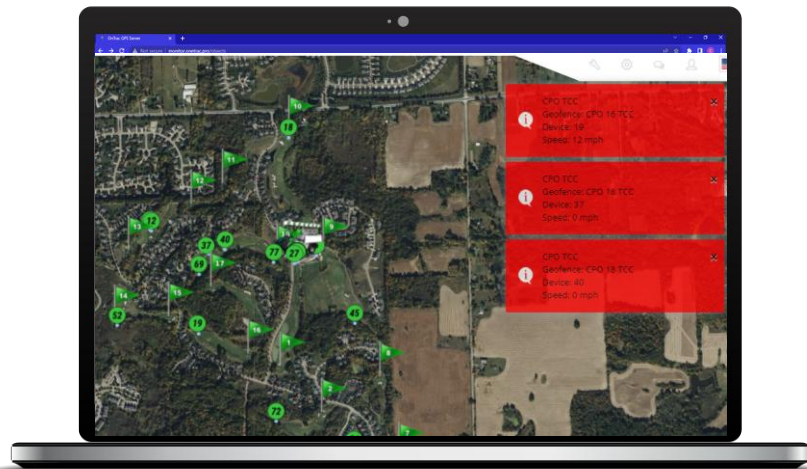

Prepared by Jason Blanchard, PGA
Owner/CEO OneTrac GPS

Get a Real-Time Overview of Your Carts & Players with **Powerful Features**

Monitor Carts and Equipment

Google Map and Satellite Views. Know where they are and where they have been.

Locate Each Player & Time On Course

Find the Player quickly with our object tab and obtain time on course with timers on 1 & 10

Simple Cart History and Reporting

Go back in time to view where the cart has driven throughout the day, week or month.

Geofencing

Geofencing with alerts are perfect for Cart Path Only days or to be notified if a cart goes into a restricted area

www.onetrac.pro

Example of Web Platform Views

- CPO TCC**
Geofence: CPO 16 TCC
Device: 19
Speed: 12 mph
- CPO TCC**
Geofence: CPO 18 TCC
Device: 37
Speed: 0 mph
- CPO TCC**
Geofence: CPO 18 TCC
Device: 40
Speed: 0 mph

Up to 15 second location updates while moving

- Trip/History Reports
- Geofence Alerts
- Direct to 9-90 v Power
- Unlimited Real-Time Tracking

The OneTrac GPS OT-VL03 is a 4G LTE GPS tracker designed mainly for the management of vehicles. **Its 9-90V input voltage range makes it compatible with a wide variety of vehicles.** An advanced GPS antenna ensures strong signal acquisition and more accurate positioning. With multiple alerts, these units can help facilities manager their fleets and course traffic.